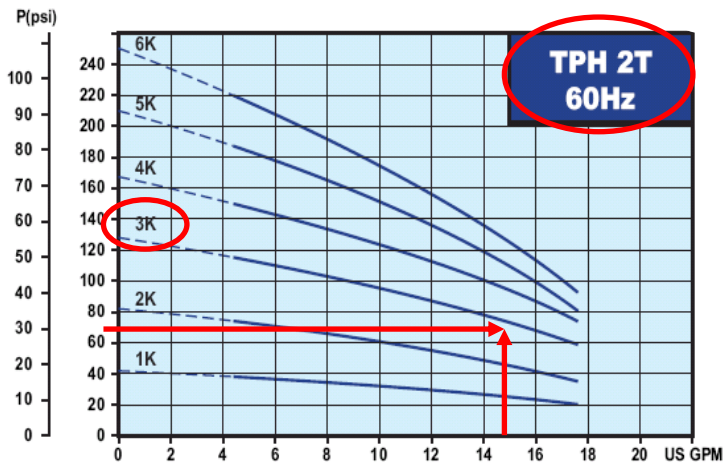

Actual system may vary from picture shown

Warrantees are passed through and as published in the Original Equipment Manufacturer's literature that is included with this system. In no event shall Towle Whitney LLC be liable for incidental or consequential damages, or limitation on how long an implied warranty lasts. It being intended that purchaser's exclusive remedy is limited to replacement of defective products. Water damage exclusion: It is understood that Towle Whitney LLC accepts no responsibility for water damage regardless of what or who caused water damage or any consequential personal injuries, liabilities or property damages resulting.