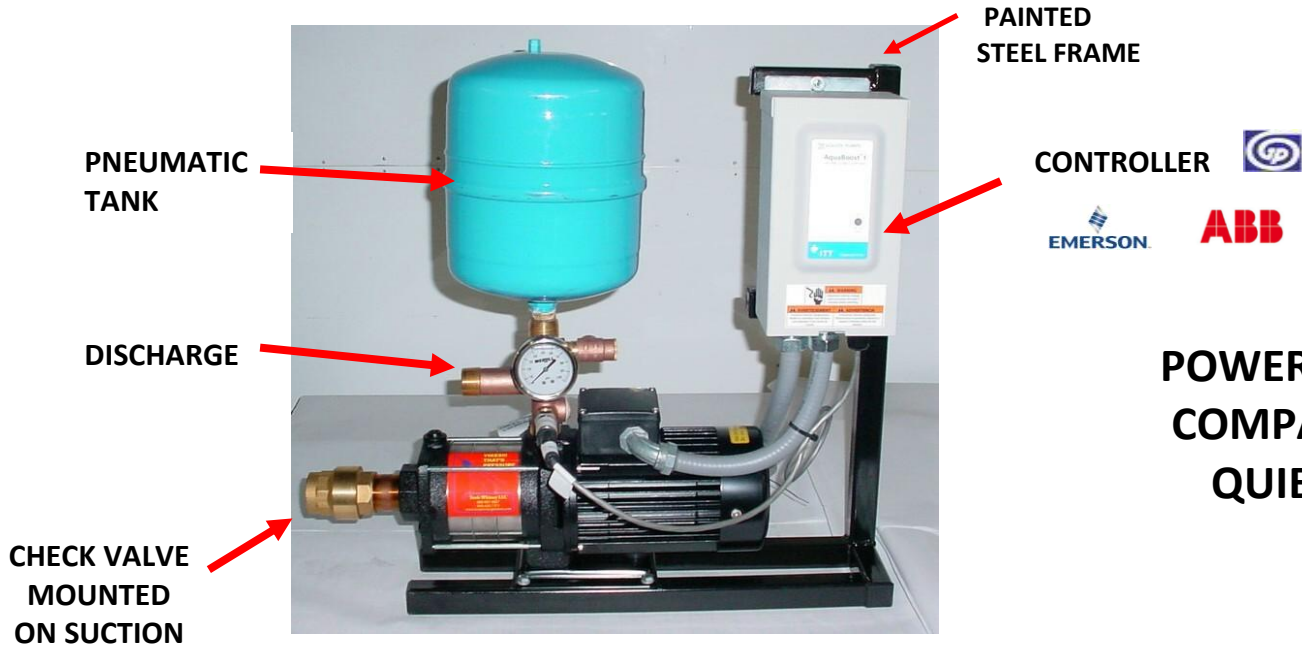

TW1000-15W-30 PRO SERIES

1/2 HP – 220 VAC

RESIDENTIAL

**VARIABLE SPEED CRUISE CONTROL FEATURE
PUMP WILL AUTOMATICALLY MAINTAIN DESIRED PRESSURE**

**POWERFUL
COMPACT
QUIET**

Footprint: 26"W x 8"D x 24"H

Specifications:

- Pump: Walrus of America #2T-3K
- Controller: Gould/ABB/Emerson
Based on Availability
- Assembler: Towle Whitney LLC
- Power: 208-220V/1 PH/20Amp
115V Optional
- HP: 1/2 HP
- Flow Rate: 15 GPM
- Boost: 30 PSI Over existing pressure
- Suction: 1"
- Discharge: 1"
- Tank: 2 Gallon
- All Parts Shown Included